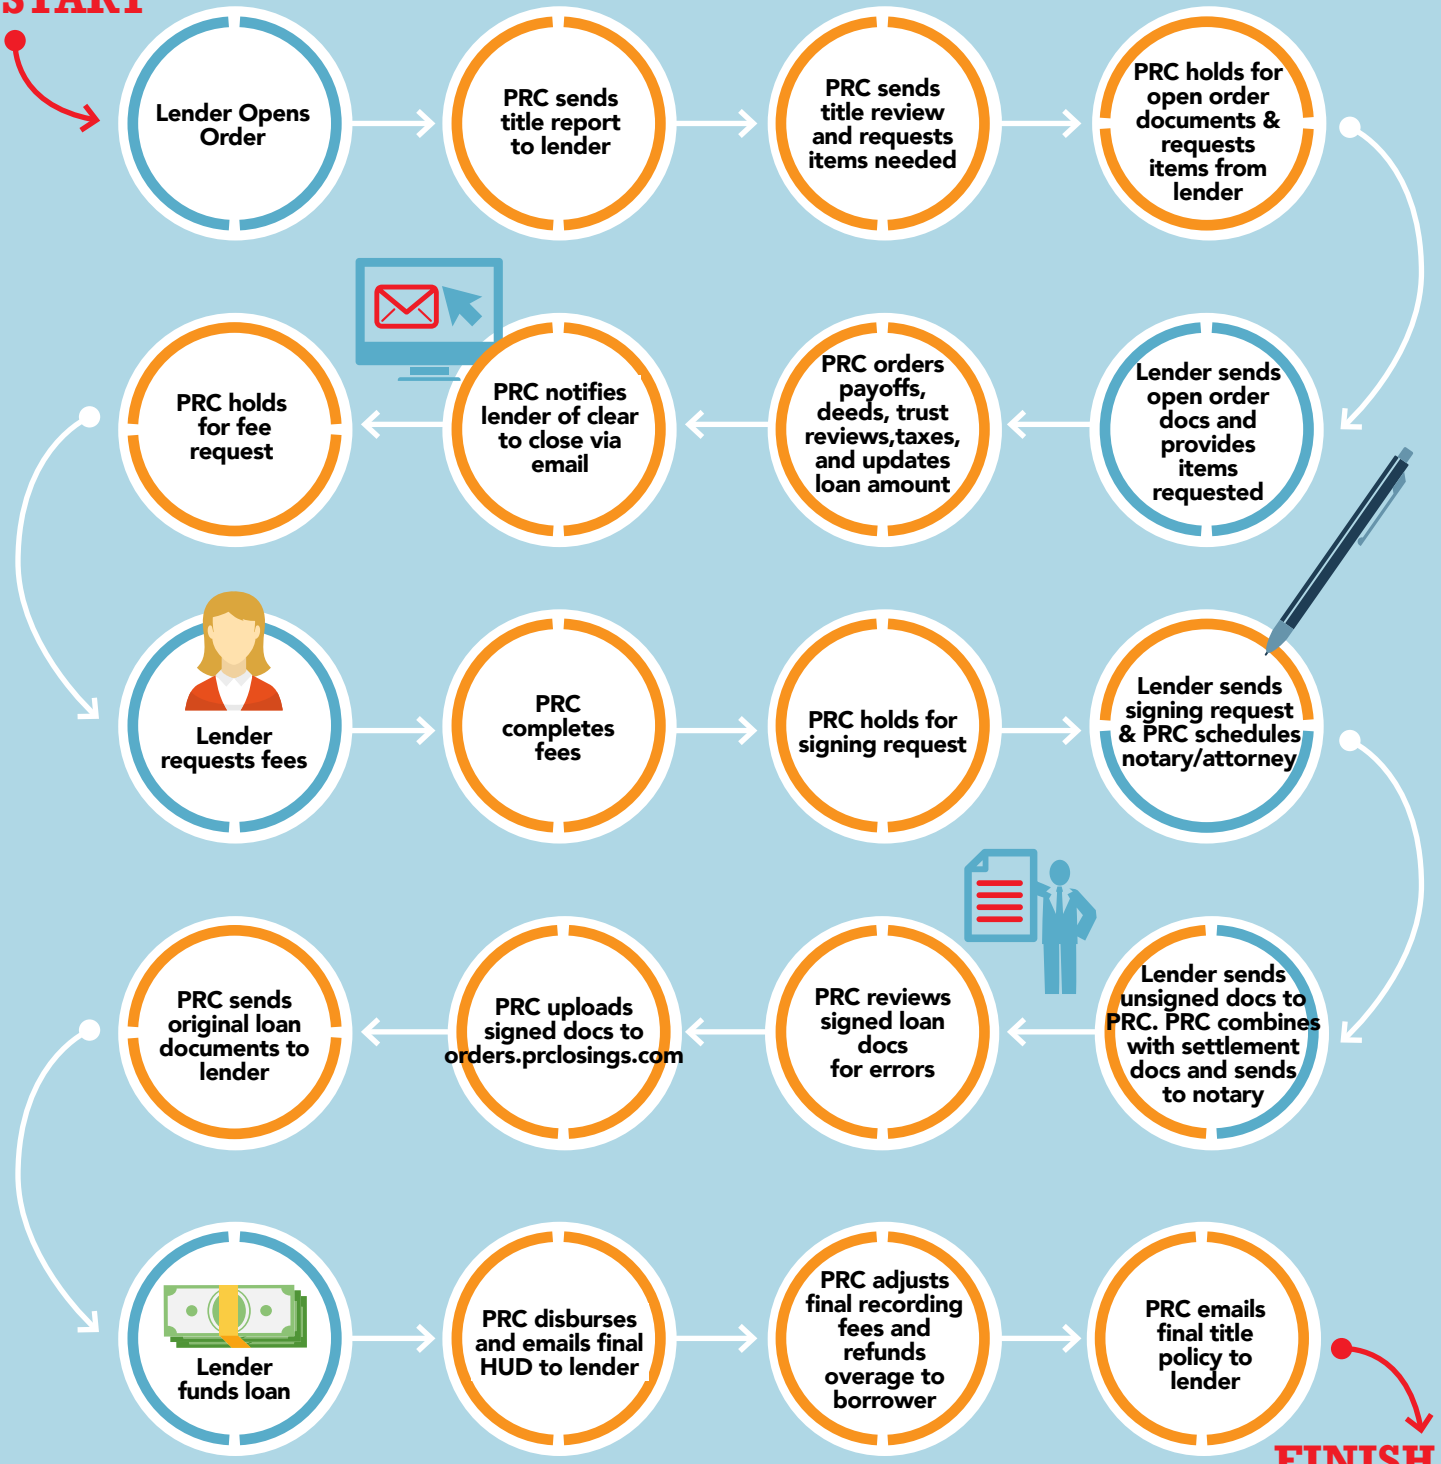

START

Premier Reverse Closings Workflow

(800) 542-4113
PRClosings.com

FINISH